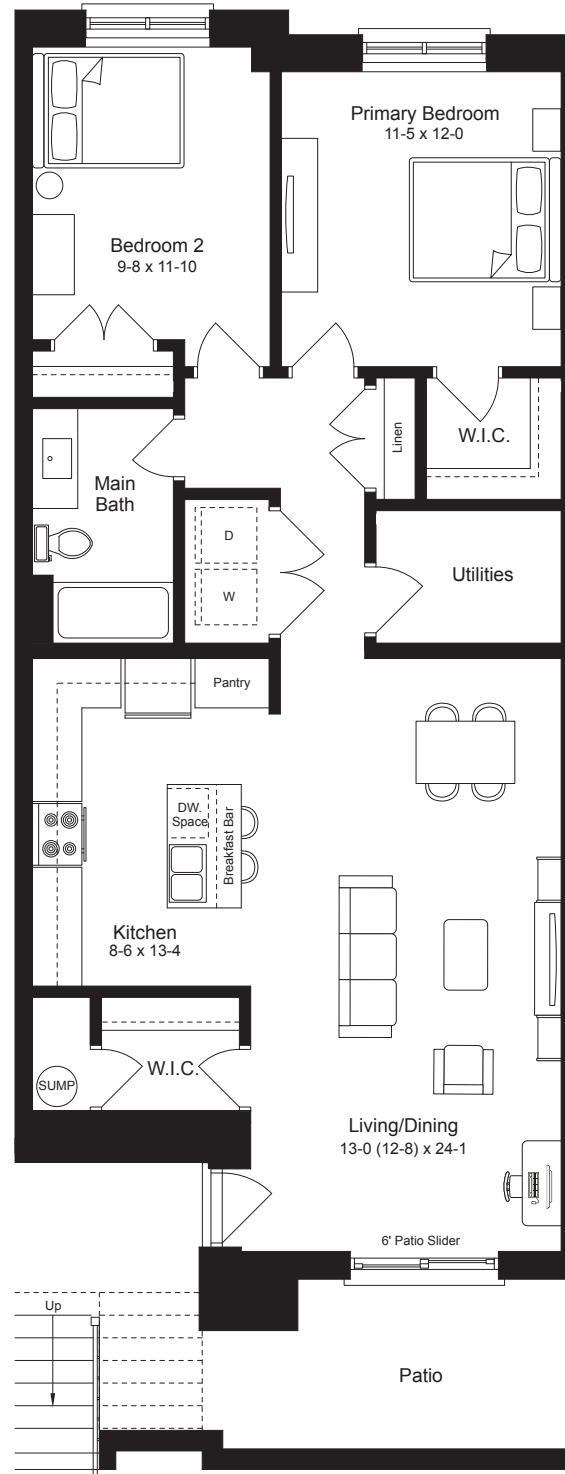

WOODSIDE

the willow

LOWER LEVEL UNIT

INTERIOR: 1,125 SQ.FT.

END/ENHANCED: 1,142 SQ.FT.

LOWER LEVEL INTERIOR

Primary Bedroom
11-1 x 12-0

Living/Dining
12-8 (12-4) x 24-1

LOWER LEVEL END/ENHANCED

I choose Woodside